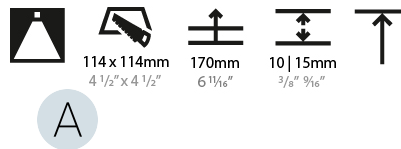

GENERAL

Series: Bioniq
Subseries: Bioniq Square Deep
Brand: Prolicht
Division: Architectural
Mounting Type: Recessed
Mounting Location: Ceiling
Subcategory: Downlight

PHYSICAL

Shape: Square
Length (mm): 119
Length (in): 4 11/16
Width (mm): 119
Width (in): 4 11/16
Depth (mm): 150
Depth (in): 5 7/8
Ceiling Thickness (mm): 10 / 12.5 / 15
Ceiling Thickness (in): 3/8 or 1/2 or 9/16
Min. Recessing Depth (mm): 170
Min. Recessing Depth (in): 6 11/16
Light Distribution: Downlight
Weight (kg): 0.592
Weight (lbs): 1.31
Fixture Finish: SSR / BKV / CWI / CRY / HAB / LAG / UFT / ITA / RUA / RUR / MIC / FTG / MYG / TWT / LOD / PUS / FRO / FUP / KIA / POP / BLS / SPG / MEY / GOH / GUM / CHC / COM / ABZ / JAG / OBR / MOS / ROR
Fixture Material: Aluminum Die Cast
Cut-out Measurements: 114mm / 4 1/2" x 114mm / 4 1/2"

ELECTRICAL

Lamp Type: LED (Zhaga Standard)
Total Output Wattage (W): 15
Dimming: Dali Dimming
Driver Included: No
Driver Location: Recessed Housing
Driver Type: Constant Current 120Vac
Housing: See components
Input Voltage (V): 120
Constant Current (MA): 350

LED

Number of LEDs: 1
Color Temperature (°K): Warm Dim
Max. Delivered Lumen (lm): 760
Nominal Lumen (lm): 1140
CRI: >90 CRI
Lamp Life (hrs): 50000

OPTICAL

Reflector°: 20 / 40 / 60
Adjustability: Rotational 355°; Tilt 30°

RATINGS AND CERTIFICATIONS

Certified By: Certified for North American Standards
IP rating: IP20