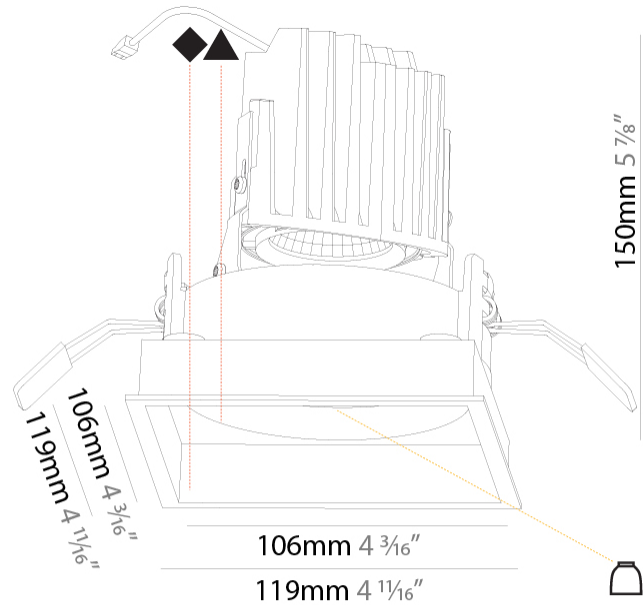

Series: Bioniq
Subseries: Bioniq Square Deep
Brand: Prolicht
Division: Architectural
Mounting Type: Recessed
Mounting Location: Ceiling
Subcategory: Downlight

PHYSICAL

Shape: Square
Length (mm): 119
Length (in): 4 ¹¹/₁₆
Width (mm): 119
Width (in): 4 ¹¹/₁₆
Depth (mm): 150
Depth (in): 5 ⁷/₈
Ceiling Thickness (mm): 10 / 12.5 / 15
Ceiling Thickness (in): 3/8 or 1/2 or 9/16
Min. Recessing Depth (mm): 170
Min. Recessing Depth (in): 6 ¹¹/₁₆
Light Distribution: Downlight
Weight (kg): 0.626
Weight (lbs): 1.38
Fixture Finish: SSR / BKV / CWI / CRY / HAB / LAG / UFT / ITA / RUA / RUR / MIC / FTG / MYG / TWT / LOD / PJS / FRO / FUP / KIA / POP / BLS / SPG / MEY / GOH / GUM / CHC / COM / ABZ / JAG / OBR / MOS / ROR
Fixture Material: Aluminum Die Cast
Cut-out Measurements: 114mm / 4 1/2" x 114mm / 4 1/2"

ELECTRICAL

Lamp Type: LED (Zhaga Standard)
Input Wattage (W): 16.5
Total Output Wattage (W): 14
Dimming: Tri-Mode (Non-Dimming and Phase Dimming (120Vac only) and 0-10V Dimming)
Driver Included: No
Driver Location: Recessed Housing
Driver Type: Constant Current - Universal
Driver Class: Class 2
Input Voltage (V): 120 - 277
Constant Current (MA): 500

LED

Number of LEDs: 1
Color Temperature (°K): 2700 / 3000 / 3500 / 4000
Max. Delivered Lumen (lm): 940 / 980 / 1029 / 1050
Nominal Lumen (lm): 1386 / 1438 / 1511 / 1542
CRI: >90 CRI

OPTICAL

Reflector: 20 / 40 / 60

RATINGS AND CERTIFICATIONS

Certified By: Certified for North American Standards
IP rating: IP20