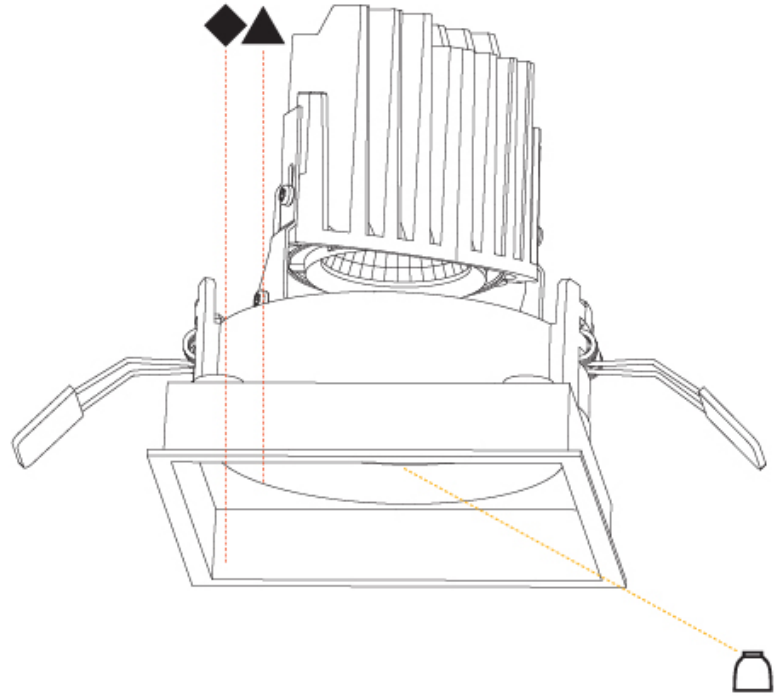

BIONIQ SQUARE DEEP RECESSED

A35368-

For Color / Finish Chart & Symbology see Appendix or product page downloadable area.

	27K	35K	30K	40K	°K
Color Temperature	2700K	3500K	3000K	4000K	
Reflector	20	40	60		
	20°	40°	60°		

ORDER-EXAMPLE: **◆ ▲ °K**
L3XXXX- 02 02 30K 20
Black Black 3000K 20°